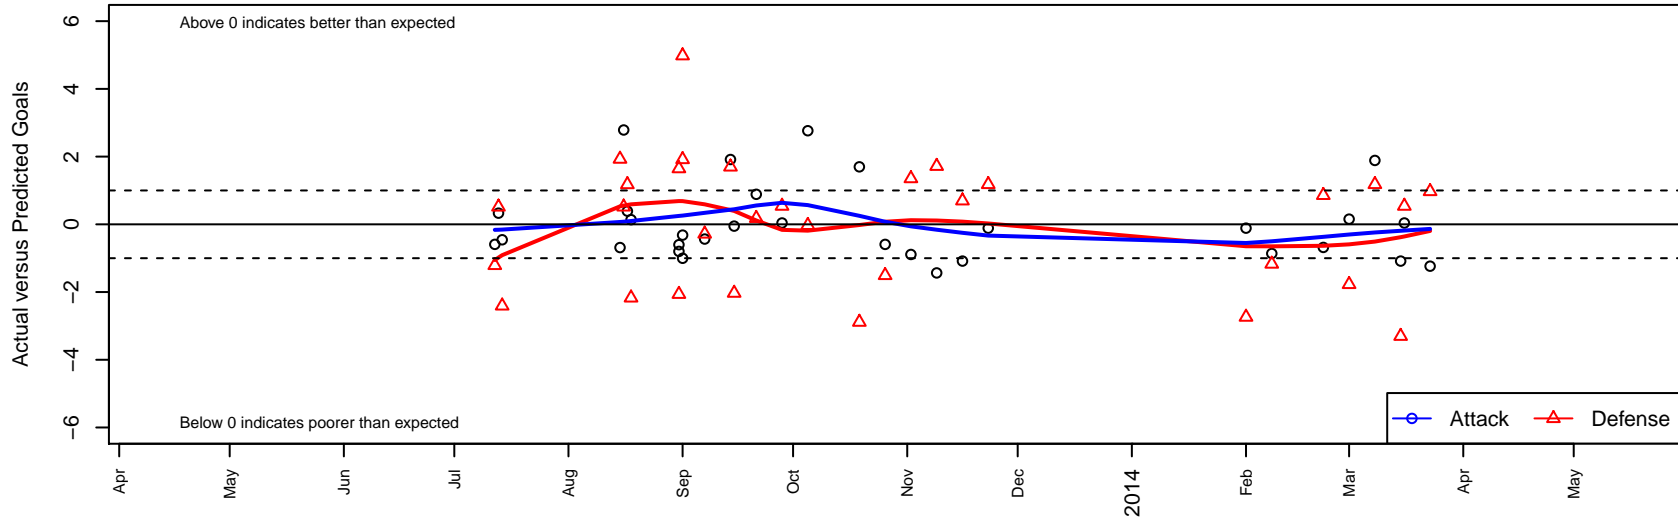

WPFC Fury White B99

Dots are actual minus expected GF (blue circles) and GA (red triangles).
Blue line is smoothed change in attack strength. Red is smoothed change in defense strength.